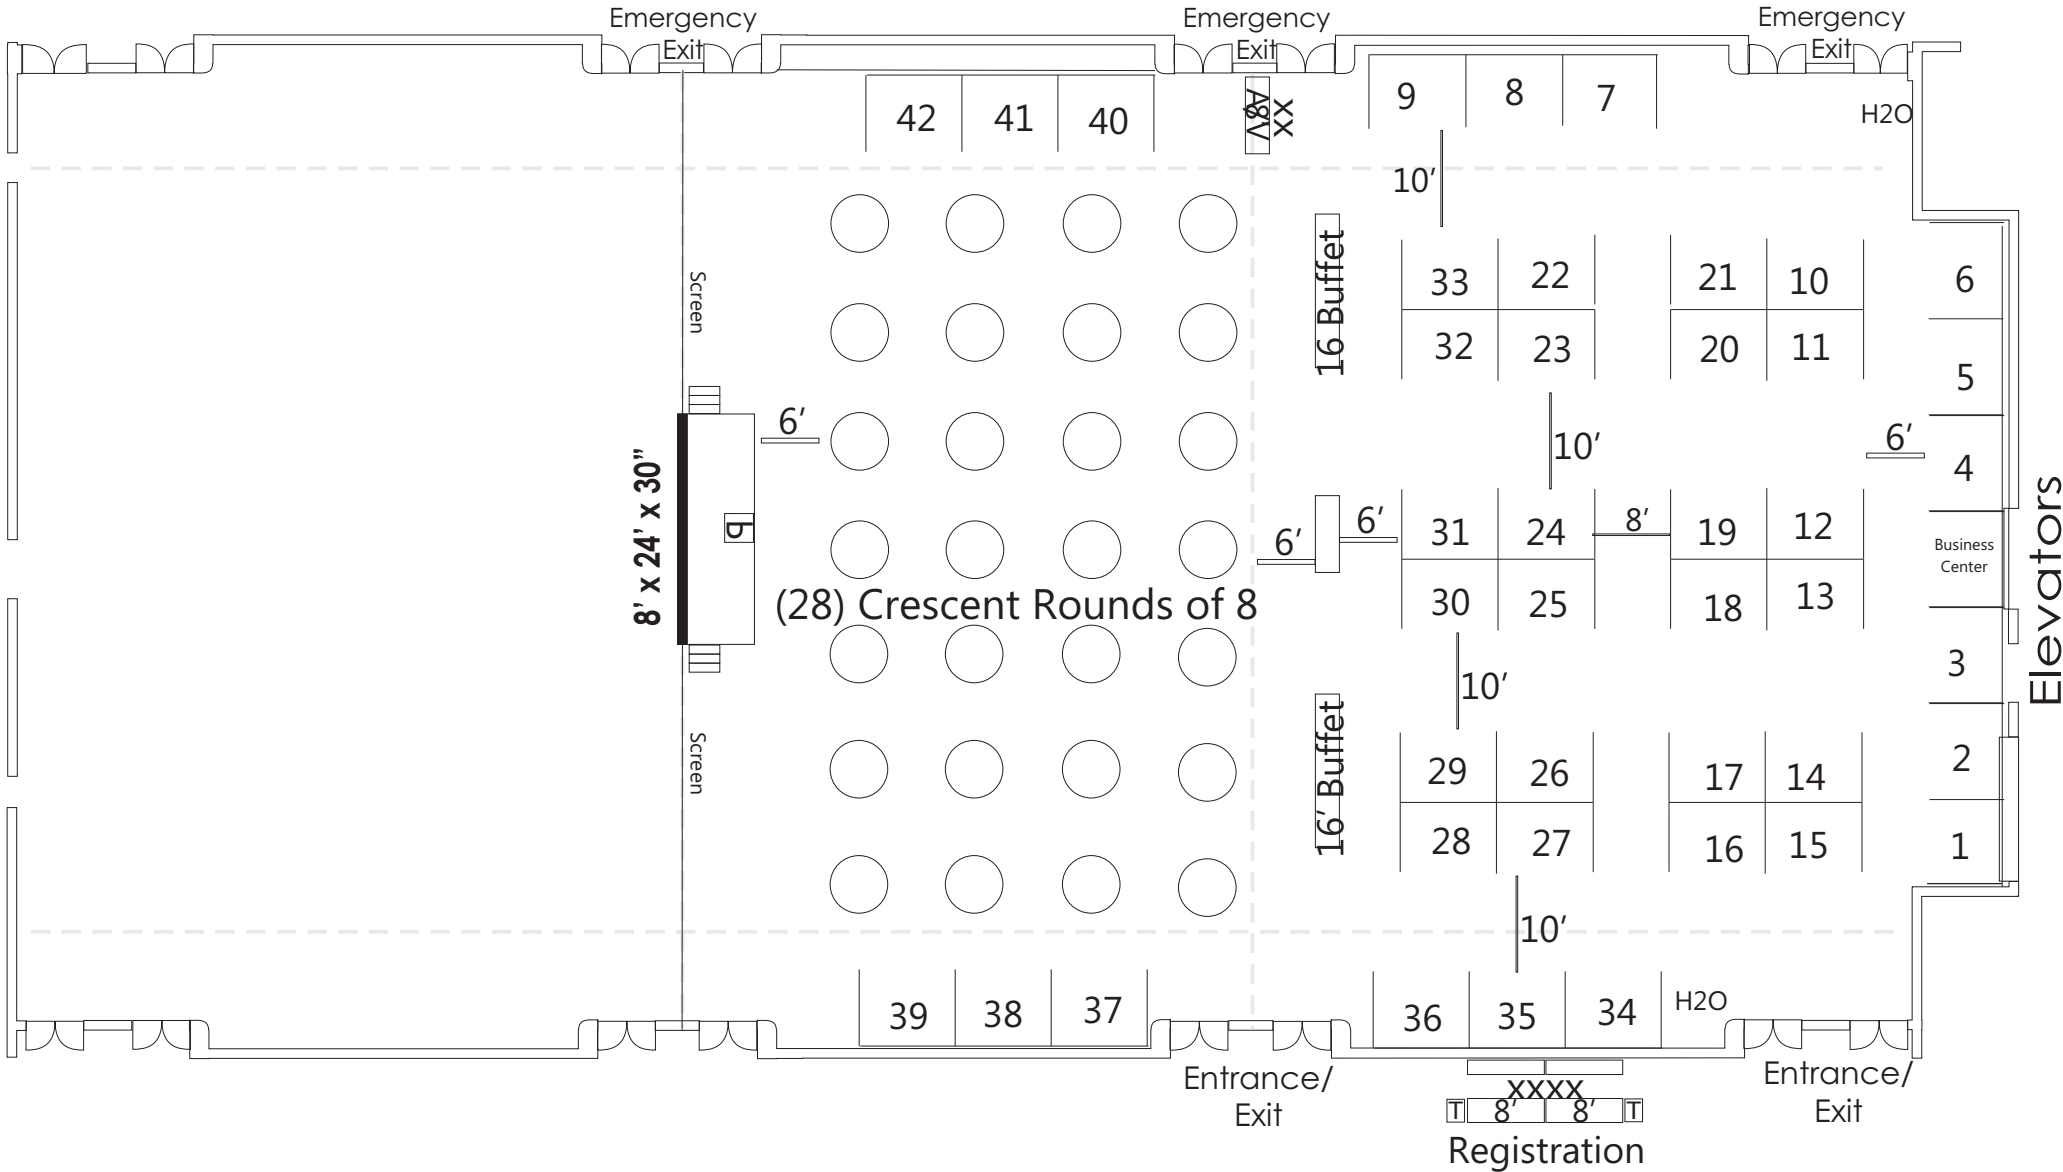

GSHC

April 2017

Egan to provide (2) chairs per Booth

Egan Convention Center - Explorers Hall - Street Level

Escalators